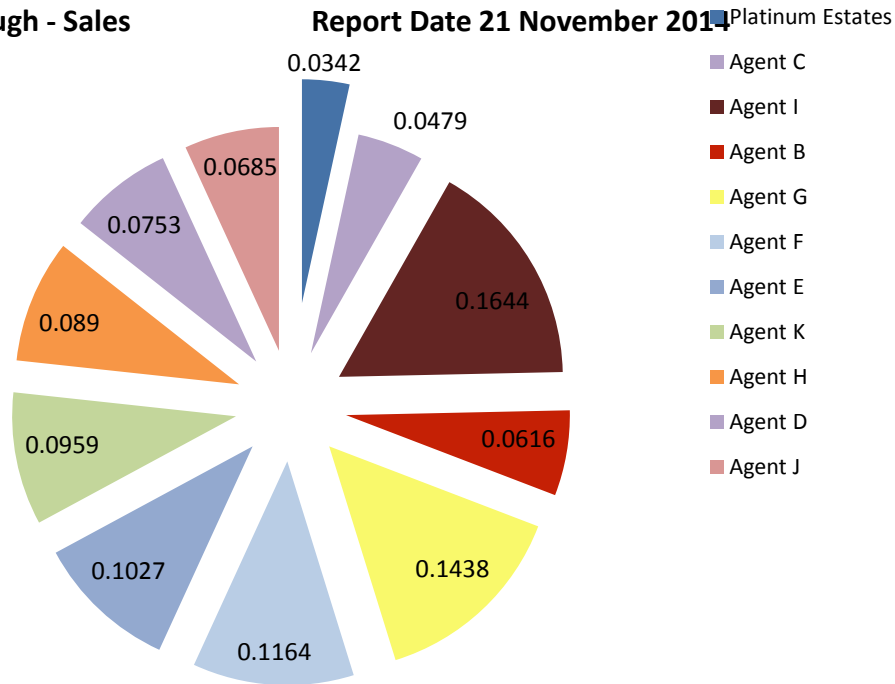

PLATINUM ESTATES

www.platinumbc.com 01293 608 950

The Pie Chart below illustrates that Platinum Estates, over the last 12 Months, have triumphed to achieve the highest percentage of Completed Property Sales on the Market compared to each individual Agent in Crawley.

When accepting the offer means **YOU ARE SOLD**.

Fallen Through - Sales

Report Date 21 November 2014

DO YOU WANT ONE OF THESE?

THEN YOU NEED ONE OF THESE!