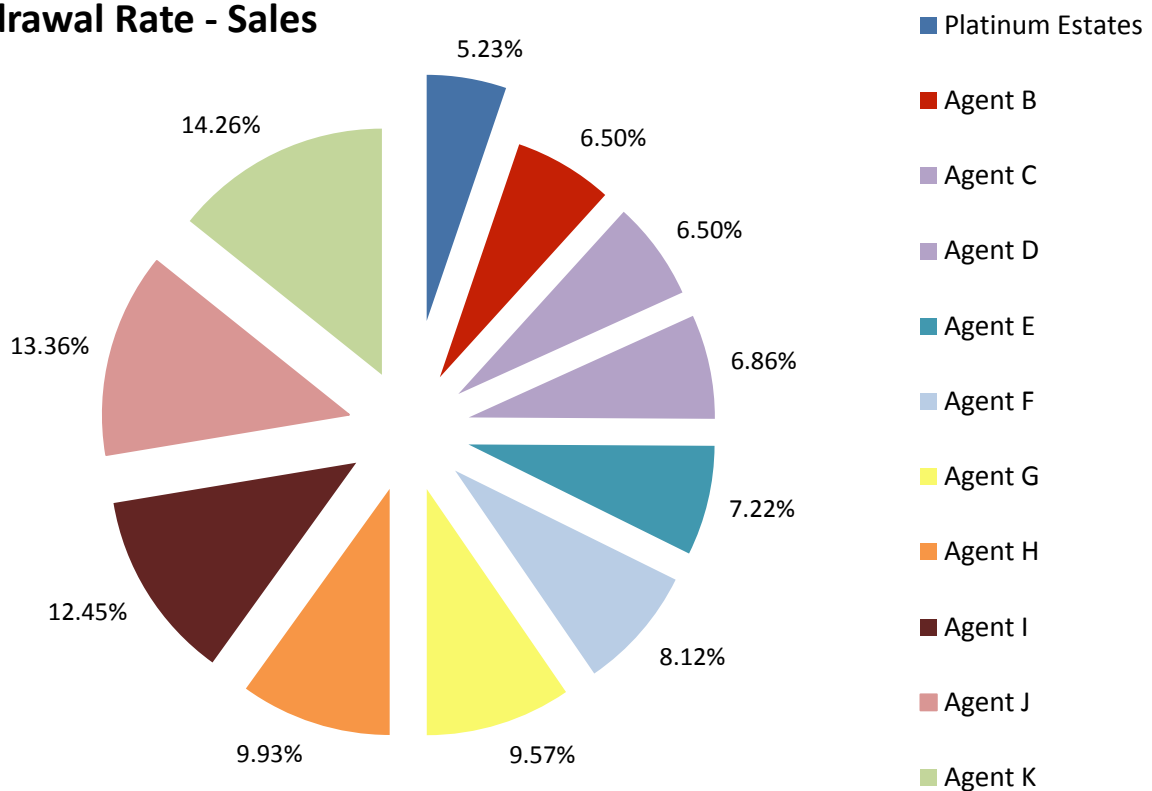

# PLATINUM ESTATES

www.platinumbc.com 01293 608 950

The Pie Chart below illustrates that, from the 21<sup>st</sup> of November 2013 to that in 2014, Platinum Estates have attained the pleasure of being the BEST AGENT to maintain the lowest percentage of Withdrawn Properties in the last 365 Days!

## Withdrawal Rate - Sales

**LOCAL KNOW-HOW,  
BETTER RESULTS**